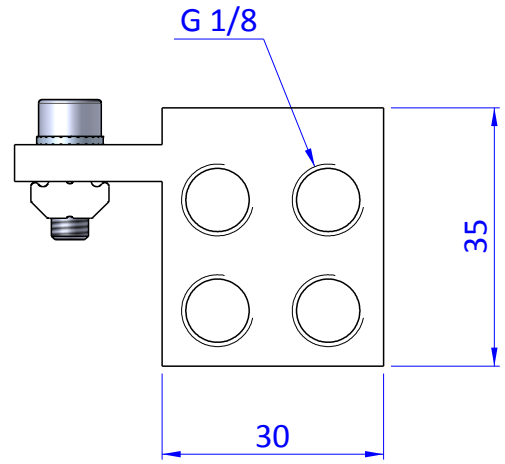

THE PROPERTY OF THE DRAWING IS ESTABLISHED BY LAW. IT IS FORBIDDEN TO PRODUCE OR SHOW IT TO THIRD PART. WITHOUT A WRITTEN AGREEMENT.

Item	Name	Q.ty
1	CA.GWP.5U	1
2	R.5.SCH	1
3	V.TCE5x14	1
4	VTB.X.281818	1

Format A4 UNI 936-76	 FPS FPSERVICES AUTOMATION			DESIGNED FROM FPS Automation	REVIEW A
	GENERAL TOLERANCE UNI - ISO 2768 CLASSE f	DESCRIPTION CA.VTB.X.281818		DATE 28/05/2019	WEIGHT 0,054kg
			CODE CA.VTB.X.281818		