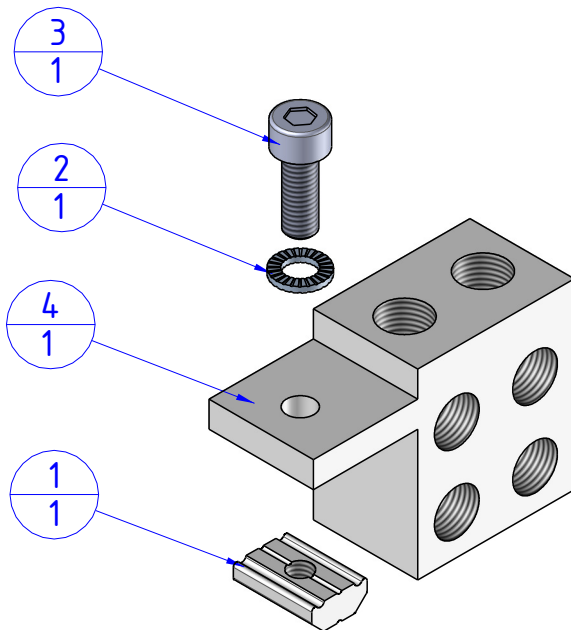

THE PROPERTY OF THE DRAWING IS ESTABLISHED BY LAW. IT IS FORBIDDEN TO PRODUCE OR SHOW IT TO THIRD PART. WITHOUT A WRITTEN AGREEMENT.

Item	Name	Q.ty
1	CA.GWP.5U	1
2	R.5.SCH	1
3	V.TCE5x14	1
4	VTB.X.281818	1

Format A4 UNI 936-76	 FPS FPSERVICES AUTOMATION			DESIGNED FROM FPS Automation	REVIEW A
	GENERAL TOLERANCE UNI - ISO 2768 CLASSE f	DESCRIPTION CA.VTB.X.281818		DATE 28/05/2019	WEIGHT 0,054kg
			CODE CA.VTB.X.281818		