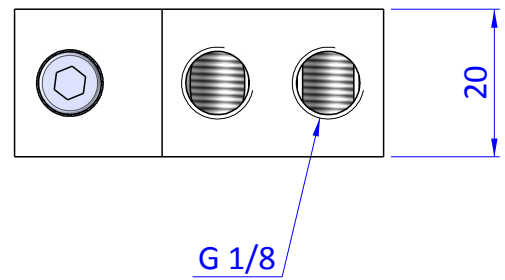

THE PROPERTY OF THE DRAWING IS ESTABLISHED BY LAW. IT IS FORBIDDEN TO PRODUCE OR SHOW IT TO THIRD PART. WITHOUT A WRITTEN AGREEMENT.

Item	Name	Q.ty
1	CA.GWP.5U	1
2	R.5.SCH	1
3	V.TCE5x14	1
4	VTB.X.281818	1

Format A4 UNI 936-76	 FPS FPSERVICES AUTOMATION			DESIGNED FROM FPS Automation	REVIEW A
	GENERAL TOLERANCE UNI - ISO 2768 CLASSE f	DESCRIPTION CA.VTB.X.281818		DATE 28/05/2019	WEIGHT 0,054kg
			CODE CA.VTB.X.281818		